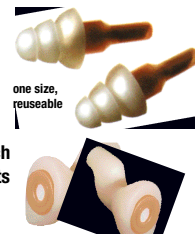

**Professional
High Fidelity
Earplugs**

- 20 dB of protection*
- Clear music and speech
- Use in loud environments where it is **important to understand speech**

* NRR 12 rating